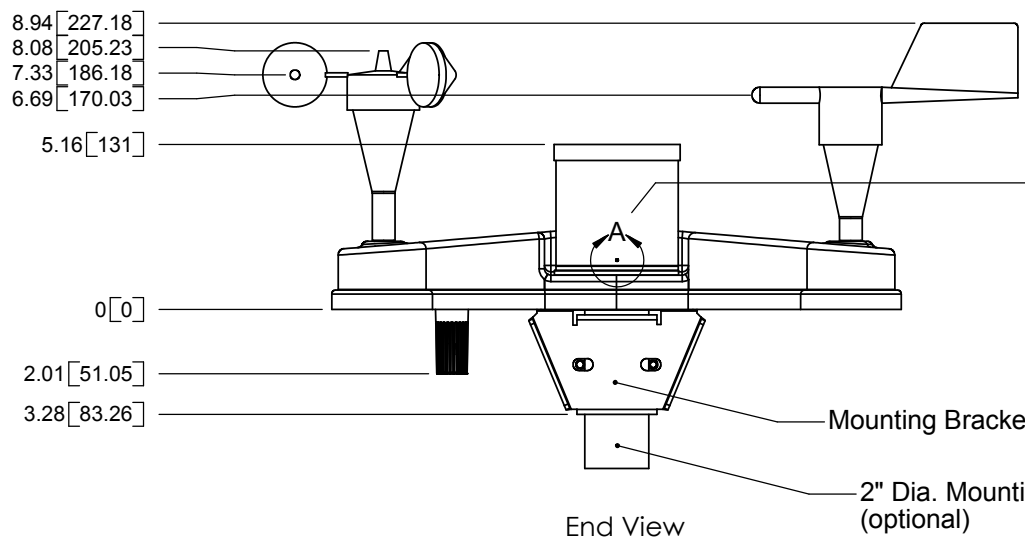

Raingage Retaining Screw (optional)

Note:
All measurements are in inches,
millimeters are in parentheses.

MATERIAL High Impact ABS	SCALE: 1:6	DESIGN BY: HPHAM	DRAWN BY: HPHAM	DATE OF LAST REV: 09-22-04
COLOR Sky White	DESCRIPTION: WeatherHawk Over View			SHEET: 1 OF 1
FINISH UV Resistance & Stabilizer	WeatherHawk			