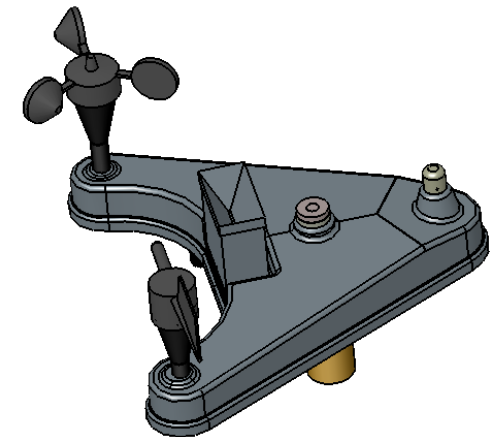

Raingage Retaining Screw (optional)

Note:
All measurements are in inches,
millimeters are in parentheses.

MATERIAL High Impact ABS	SCALE: 1:6	DESIGN BY: HPHAM	DRAWN BY: HPHAM	DATE OF LAST REV: 09-22-04
COLOR Sky White	DESCRIPTION: WeatherHawk Over View			SHEET: 1 OF 1
FINISH UV Resistance & Stabilizer	WeatherHawk			