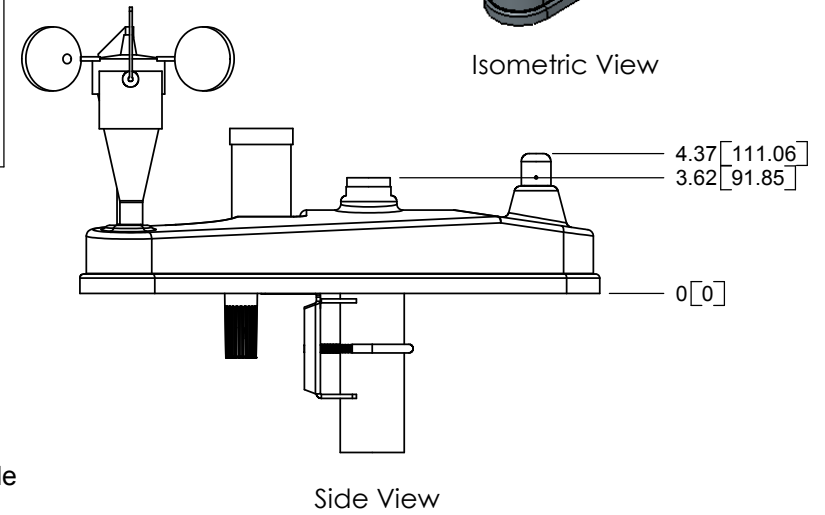

Raingage Retaining Screw (optional)

Note:
All measurements are in inches,
millimeters are in parentheses.

MATERIAL High Impact ABS	SCALE: 1:6	DESIGN BY: HPHAM	DRAWN BY: HPHAM	DATE OF LAST REV: 09-22-04
COLOR Sky White	DESCRIPTION: WeatherHawk Over View			SHEET: 1 OF 1
FINISH UV Resistance & Stabilizer	WeatherHawk			